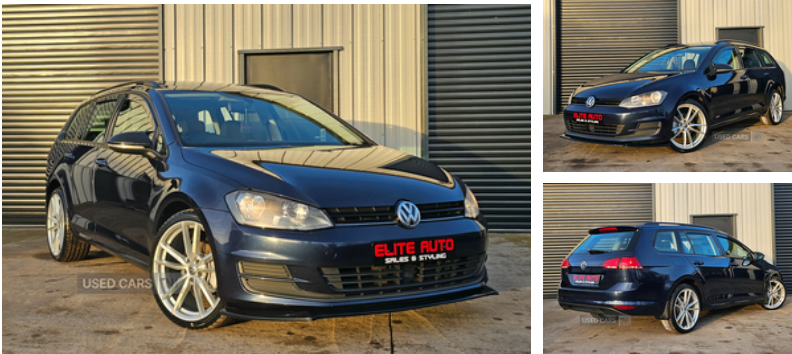

Volkswagen Golf 1.6 TDI SE 5dr | Mar 2014
PAN ROOF, FULLY KITTED, 3 MONTH WARRANTY, ALLOYS
ETC

£4,995

2014 Volkswagen Golf Estate 1.6tdi Fully Kitted With Panoramic Roof

First Reg: 13/03/2014
127k Warranted Miles
5 Speed Manual, 1.6 Diesel
MOT: 2/10/2025
Just Received A Full Service
Timing Belt & Water Pump Has Been Replaced

Stunning Atlantic Blue Metallic
Glass Panoramic Roof
Leather Multifunction Steering Wheel
Large Screen Media
DAB/Bluetooth etc
Air Conditioning, Cruise Control
Daytime Running Lights
2 Keys

Excellent Condition Inside & Out

19" Upgraded Alloys & Tyres Optional £799

3 Month Warranty Included

Priced At Only £4,995

Call Or WhatsApp:
Jason - 07706746143
Late Night Indoor Viewing Available
Request A Walkaround Video Today

Vehicle Features

Miles:	127000
Fuel Type:	Diesel
Transmission:	Manual
Colour:	Blue
Engine Size:	1598
CO2 Emission:	102
Tax Band:	B (£20 p/a)
Body Style:	Estate
Insurance group:	11E
Reg:	LT14HPC

Technical Specs

DIMENSIONS	
Length:	4562mm
Width:	1799mm
Height:	1481mm
Seats:	5
Luggage Capacity (Seats Up):	605L
Gross Weight:	1920KG
Max. Loading Weight:	600KG